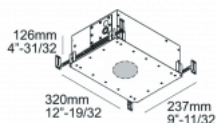

PHOTOMETRIC

- Light Source: LED 9W (10W @ 500mA)
- CRI: >90

MECHANICAL

- Dimensions: Height = 2-3/16" (56mm); Diameter = 3" (77mm)
- Adjustable Range: Angle = 0°- 30°; Rotational = 360°
- IP Rating: IP20
- Weight: 0.4lbs (0.18kg)

ELECTRICAL

- 500mA DC (contact Cooledge for ordering information)

MOUNTING

- Cut Out Size: Diameter = 2-3/4" (70mm)
- Recessed Depth: 2-3/8" (60mm)
- Mounting Surface Thickness: min. 3/16" (5mm)

FINISH COLOR

Add your selection using the following codes:

- B – Black
- W – White

ACCESSORIES

Required:

- Housing (contact Cooledge for order info)

HOUSING

Beam angles available: 37° (FL)

● Indicative opening