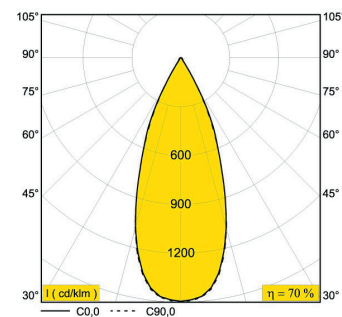

PHOTOMETRIC

- Light Source: LED 9W (10W @ 500mA)
- CRI: >90

MECHANICAL

- Dimensions: Height = 2-3/16" (56mm); Diameter = 3" (77mm)
- Adjustable Range: Angle = 0°- 30°; Rotational = 360°
- IP Rating: IP20
- Weight: 0.4lbs (0.18kg)

ELECTRICAL

- 500mA DC (contact Cooledge for ordering information)

MOUNTING

- Cut Out Size: Diameter = 2-3/4" (70mm)
- Recessed Depth: 2-3/8" (60mm)
- Mounting Surface Thickness: min. 3/16" (5mm)

FINISH COLOR

Add your selection using the following codes:

- B – Black
- W – White

ACCESSORIES

Required:

- Housing (contact Cooledge for order info)

HOUSING

Beam angles available: 37° (FL)

● Indicative opening

IC/NIC AT S 500mA-DC 10,5W 0-10V
dim 120-277V

Beam Angle	3000K			3500K		
	Source Lumens	Delivered Lumens	Order Code	Source Lumens	Delivered Lumens	Order Code
37° (FL)	1076	749	C-6 19354 9330	1102	767	C-6 19354 9530