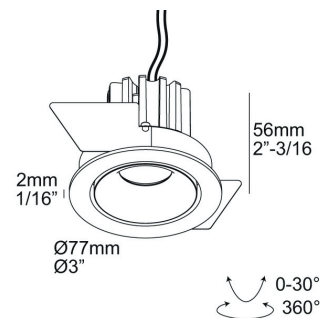

PHOTOMETRIC

- Light Source: LED 9W (10W @ 500mA)
- CRI: >90

MECHANICAL

- Dimensions: Height = 2-3/16" (56mm); Diameter = 3" (77mm)
- Adjustable Range: Angle = 0°- 30°; Rotational = 360°
- IP Rating: IP20
- Weight: 0.4lbs (0.18kg)

ELECTRICAL

- 500mA DC (contact Cooledge for ordering information)

MOUNTING

- Cut Out Size: Diameter = 2-3/4" (70mm)
- Recessed Depth: 2-3/8" (60mm)
- Mounting Surface Thickness: min. 3/16" (5mm)

FINISH COLOR

Add your selection using the following codes:

- B – Black
- W – White

ACCESSORIES

Required:

- Housing (contact Cooledge for order info)

HOUSING

Beam angles available: 37° (FL)

● Indicative opening

IC/NIC AT S 500mA-DC 10,5W 0-10V
dim 120-277V

Beam Angle	3000K			3500K		
	Source Lumens	Delivered Lumens	Order Code	Source Lumens	Delivered Lumens	Order Code
37° (FL)	1076	749	C-6 19354 9330	1102	767	C-6 19354 9530